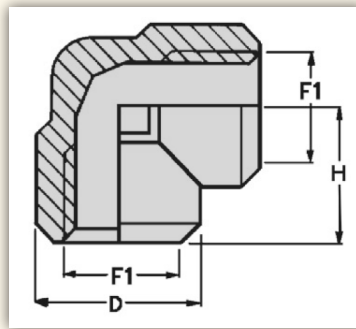

## GOMITO 90° ASA 2000 - GAS CILINDRICO

| CODICE    | Filettatura<br>F1 | Dimensioni<br>mm |    |
|-----------|-------------------|------------------|----|
|           |                   | D                | H  |
| EFCSF04GC | 1/4"              | 22               | 21 |
| EFCSF06GC | 3/8"              | 25               | 25 |
| EFCSF08GC | 1/2"              | 33               | 29 |
| EFCSF12GC | 3/4"              | 38               | 33 |
| EFCSF16GC | 1"                | 46               | 38 |
| EFCSF20GC | 1.1/4"            | 56               | 44 |
| EFCSF24GC | 1.1/2"            | 62               | 51 |
| EFCSF32GC | 2"                | 75               | 60 |