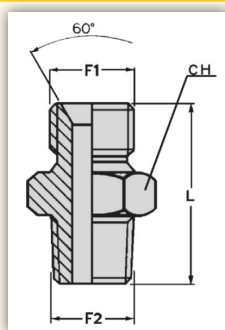

DIRITTO - MASCHIO GAS CILINDRICO / MASCHIO NPTF

| CODICE | Filettatura F1 | Filettatura F2 | Dimensioni mm | |
|-----------|----------------|----------------|---------------|----|
| | | | L | CH |
| EF010238N | 1/8" | 1/8" | 27 | 14 |
| EF000229N | 1/4" | 1/4" | 31 | 19 |
| EF000294N | 3/8" | 1/4" | 33 | 17 |
| EF000230N | 3/8" | 3/8" | 35 | 17 |
| EF000245N | 1/2" | 3/8" | 37 | 22 |
| EF000231N | 1/2" | 1/2" | 40 | 22 |
| EF000265N | 3/4" | 1/2" | 42 | 27 |
| EF000232N | 3/4" | 3/4" | 45 | 27 |
| EF000266N | 1" | 3/4" | 50 | 36 |
| EF000262N | 1" | 1" | 51 | 36 |
| EF000365N | 1.1/4" | 1" | 60 | 46 |
| EF000263N | 1.1/4" | 1.1/4" | 56 | 50 |
| EF000286N | 1.1/2" | 1.1/2" | 59 | 55 |
| EF000336N | 2" | 2" | 61 | 70 |