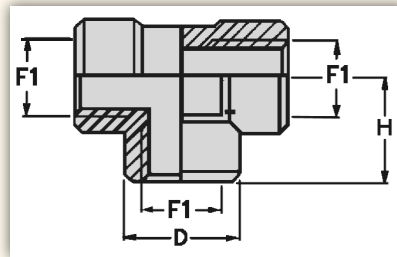

ADATTATORE A T ASA 2000 - NPTF

CODICE	Filettatura F1	Dimensioni mm	
		D	H
EF000TW02	1/8"	22	21
EF000TW04	1/4"	22	21
EF000TW06	3/8"	25	25
EF000TW08	1/2"	£3	29
EF000TW12	3/4"	38	33
EF000TW16	1"	46	38
EF000TW20	1.1/4"	56	44
EF000TW24	1.1/2"	62	51
EF000TW32	2"	75	60