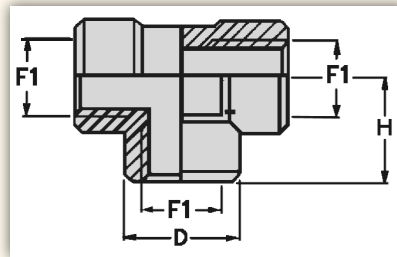

ADATTATORE A T ASA 2000 - GAS CILINDRICO

CODICE	Filettatura F1	Dimensioni mm	
		D	H
EF0TW04GC	1/4"	22	21
EF0TW06GC	3/8"	25	25
EF0TW08GC	1/2"	33	29
EF0TW12GC	3/4"	38	33
EF0TW16GC	1"	46	38
EF0TW20GC	1.1/4"	56	44
EF0TW24GC	1.1/2"	62	51
EF0TW32GC	2"	75	60