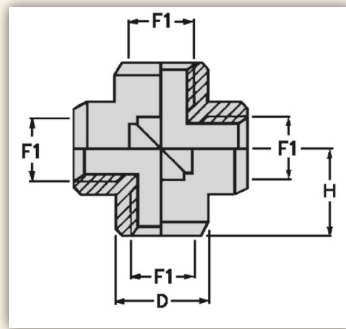

ADATTATORE A CROCE ASA 2000 - NPTF

CODICE	Filettatura F1	Dimensioni mm	
		D	H
EF000FW02	1/8"	22	21
EF000FW04	1/4"	22	21
EF000FW06	3/8"	25	25
EF000FW08	1/2"	33	29
EF000FW12	3/4"	38	33
EF000FW16	1"	46	38
EF000FW20	1.1/4"	56	44
EF000FW24	1.1/2"	62	51
EF000FW32	2"	75	60